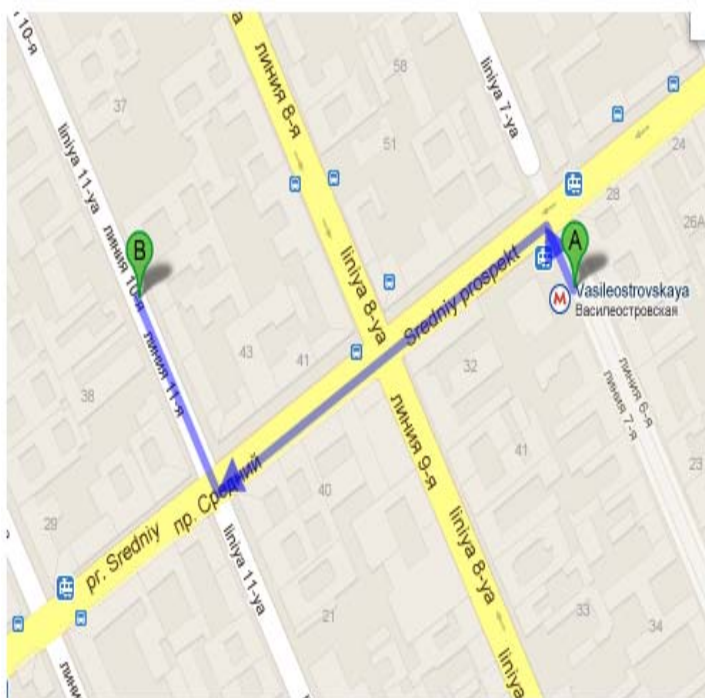

HOW TO FIND US

How to get to the Faculty of Geography and Geocology from the metro station Vasileostrovskaya

How to find POMOR (room 96) at the Faculty of Geography and Geocology

1. After you entered the building of the Faculty of Geography and Geocology, please step up on the main stairs to the 2nd floor.
2. Turn right and come to the end of the gallery to the next stairs.
3. Come upstairs to the 3rd floor to the POMOR office.